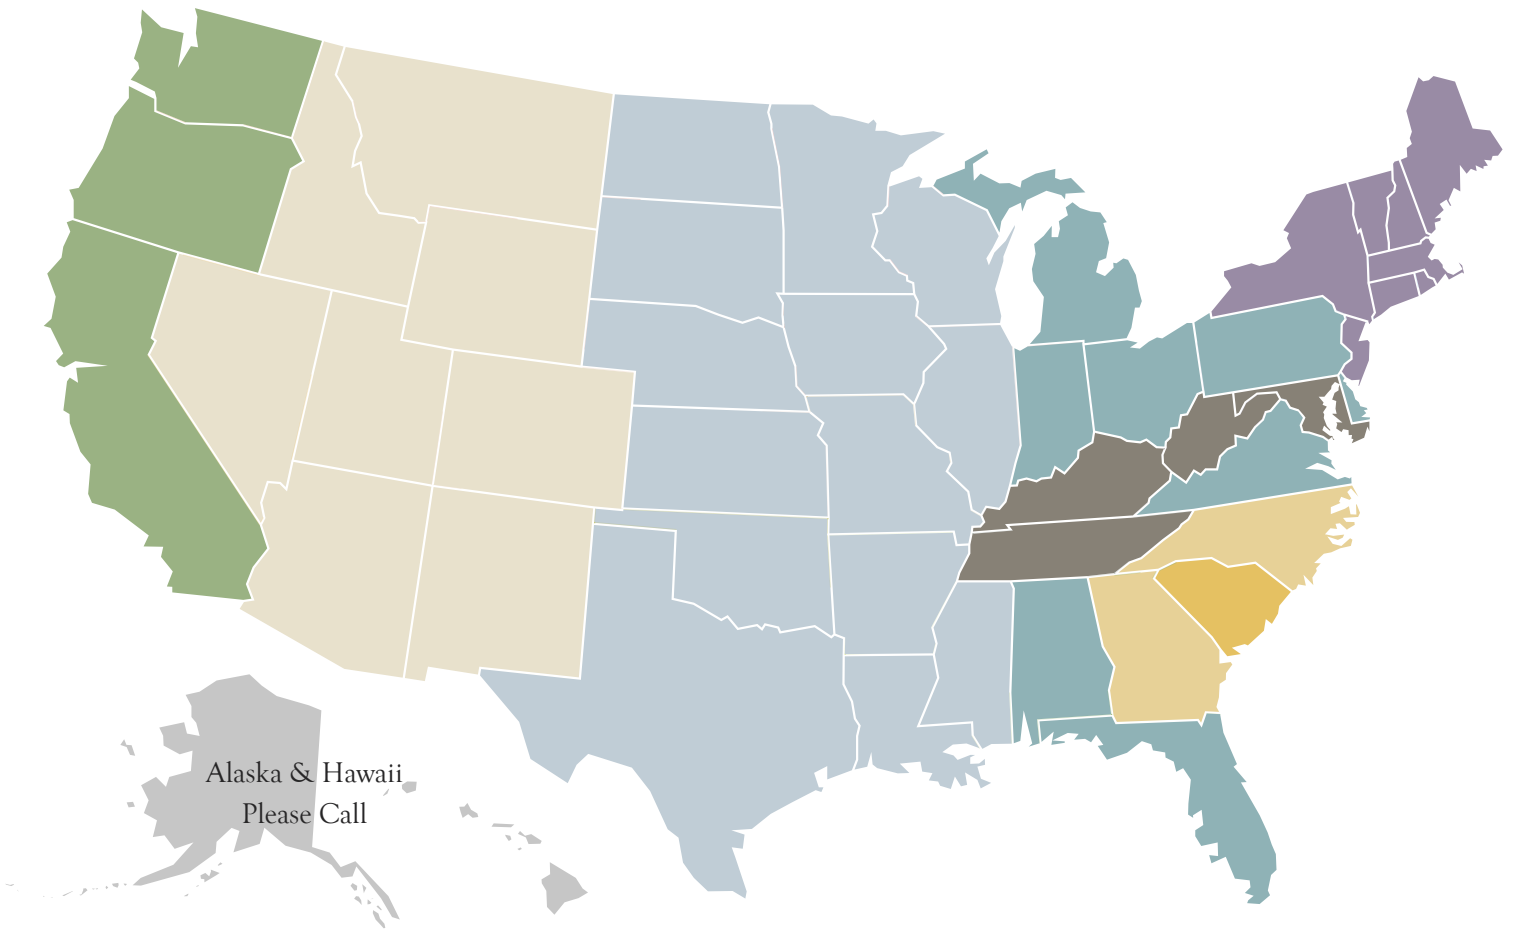

# SHIPPING RATES

## FOR PREMIER EQUESTRIAN GROOMERS

California	\$975	North Dakota	\$825	Georgia	\$425
Oregon	\$975	Minnesota	\$825	North Carolina	\$425
Washington	\$975	Mississippi	\$825	South Carolina	\$375
Arizona	\$925	Missouri	\$825	Kentucky	\$525
Colorado	\$925	Oklahoma	\$825	Maryland	\$525
Idaho	\$925	South Dakota	\$825	Tennessee	\$525
Montana	\$925	Texas	\$825	West Virginia	\$525
Nevada	\$925	Wisconsin	\$825	Alabama	\$625
New Mexico	\$925	Alabama	\$625	Delaware	\$625
Utah	\$925	Delaware	\$625	Florida	\$625
Wyoming	\$925	Florida	\$625	Indiana	\$625
Arkansas	\$825	Indiana	\$625	Michigan	\$625
Illinois	\$825	Michigan	\$625	Ohio	\$625
Iowa	\$825	Ohio	\$625	Pennsylvania	\$625
Kansas	\$825	Pennsylvania	\$625	Virginia	\$625
Louisiana	\$825	Virginia	\$625	Connecticut	\$850
Nebraska	\$825	Connecticut	\$850	Maine	\$850
		Maine	\$850	Massachusetts	\$850
		Massachusetts	\$850	New Hampshire	\$850
		New Hampshire	\$850	New Jersey	\$850
		New Jersey	\$850	New York	\$850
		New York	\$850	Rhode Island	\$850
		Rhode Island	\$850	Vermont	\$850
		Vermont	\$850		