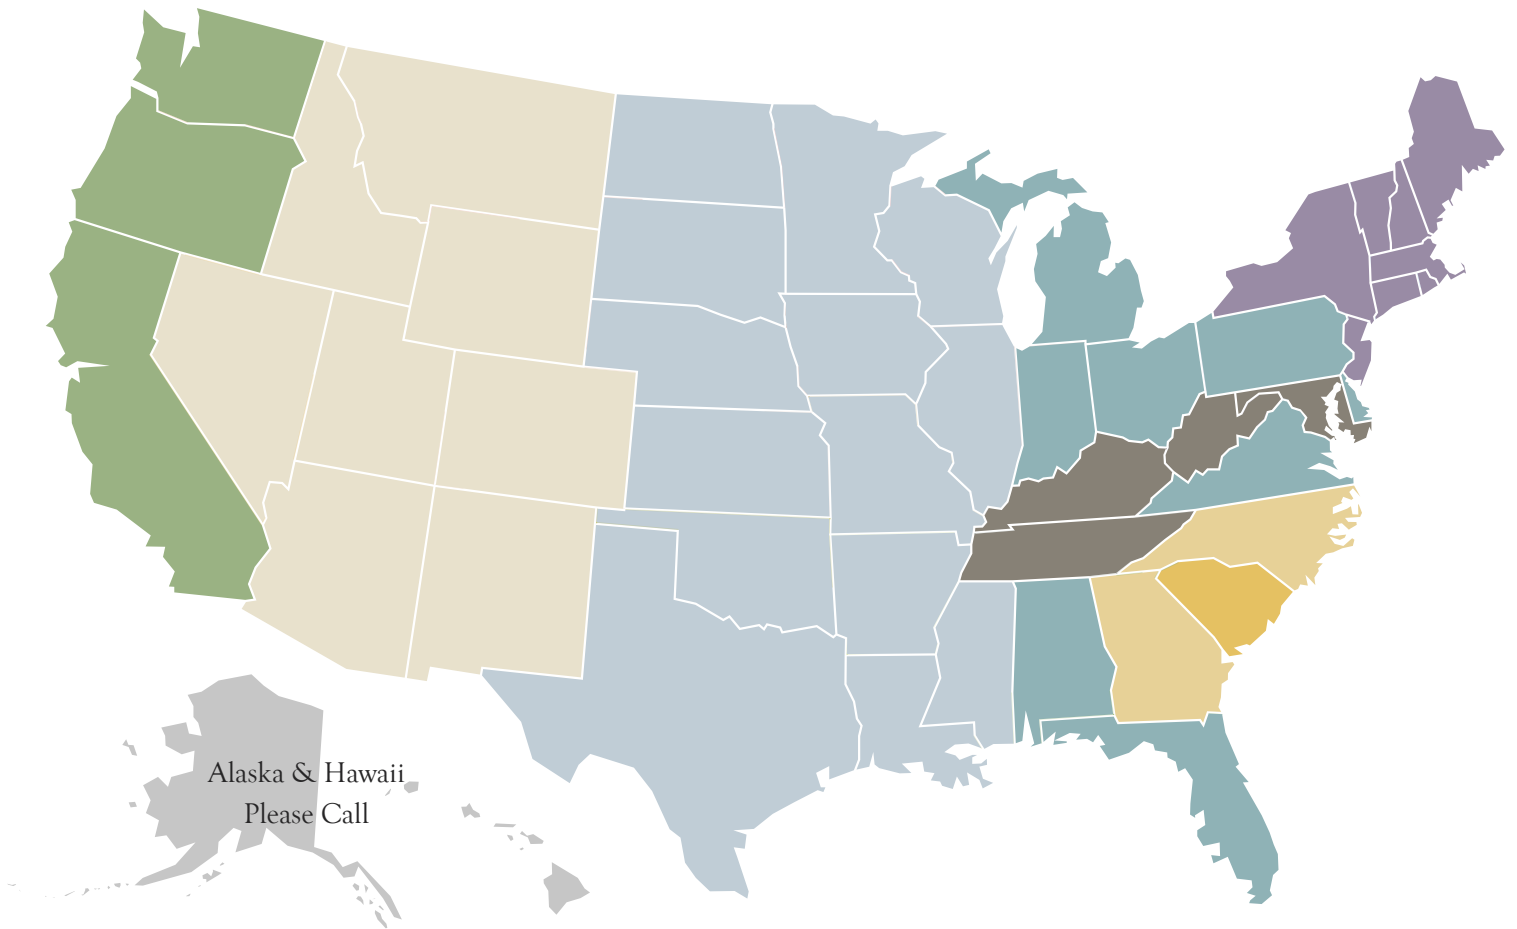

SHIPPING RATES

FOR PREMIER EQUESTRIAN GROOMERS

California	\$975	North Dakota	\$825	Georgia	\$425
Oregon	\$975	Minnesota	\$825	North Carolina	\$425
Washington	\$975	Mississippi	\$825	South Carolina	\$375
Arizona	\$925	Missouri	\$825	Kentucky	\$525
Colorado	\$925	Oklahoma	\$825	Maryland	\$525
Idaho	\$925	South Dakota	\$825	Tennessee	\$525
Montana	\$925	Texas	\$825	West Virginia	\$525
Nevada	\$925	Wisconsin	\$825	Alabama	\$625
New Mexico	\$925	Alabama	\$625	Delaware	\$625
Utah	\$925	Delaware	\$625	Florida	\$625
Wyoming	\$925	Florida	\$625	Indiana	\$625
Arkansas	\$825	Indiana	\$625	Michigan	\$625
Illinois	\$825	Michigan	\$625	Ohio	\$625
Iowa	\$825	Ohio	\$625	Pennsylvania	\$625
Kansas	\$825	Pennsylvania	\$625	Virginia	\$625
Louisiana	\$825	Virginia	\$625	Connecticut	\$850
Nebraska	\$825			Maine	\$850
				Massachusetts	\$850
				New Hampshire	\$850
				New Jersey	\$850
				New York	\$850
				Rhode Island	\$850
				Vermont	\$850